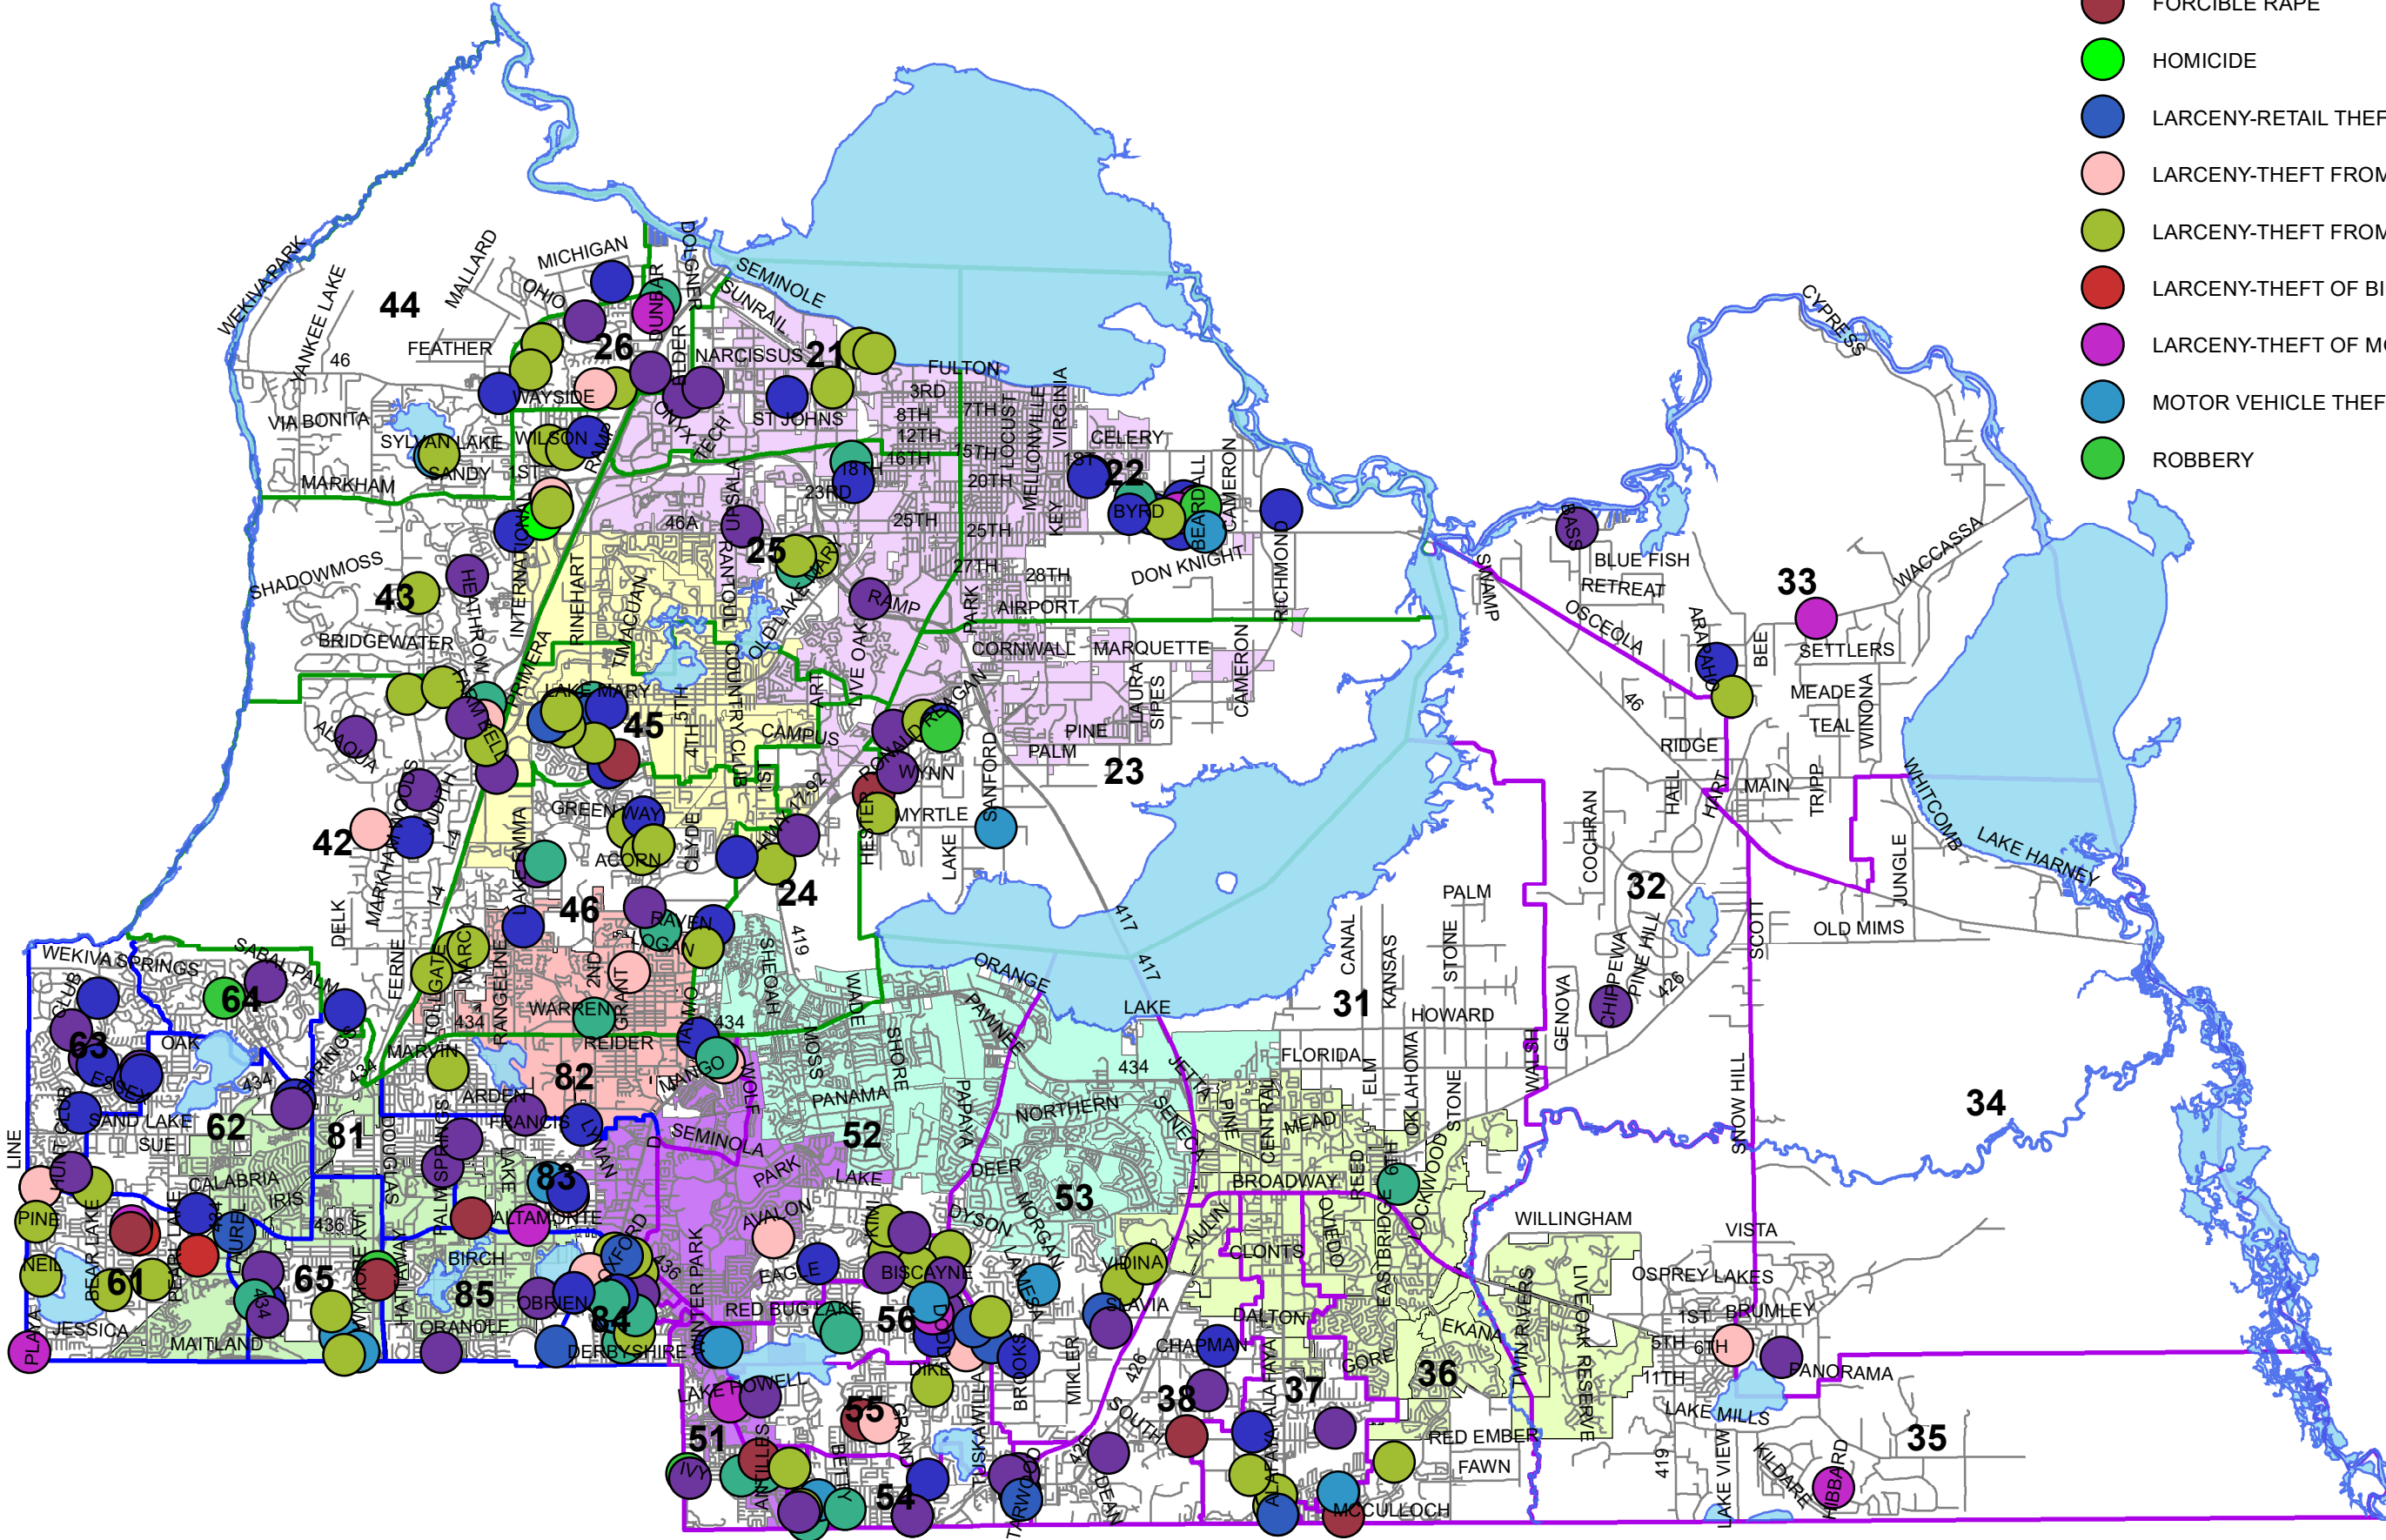

# PART I CRIMES

## 07/01/18 - 07/31/18

- AGGRAVATED ASSAULT
- ALL OTHER LARCENY
- BURGLARY
- FORCIBLE RAPE
- HOMICIDE
- LARCENY-RETAIL THEFT/SHOPLIFTING
- LARCENY-THEFT FROM BUILDING
- LARCENY-THEFT FROM MOTOR VEHICLE/NO PARTS
- LARCENY-THEFT OF BICYCLES
- LARCENY-THEFT OF MOTOR VEHICLE PARTS/ACCESSORIES
- MOTOR VEHICLE THEFT
- ROBBERY

This map does not include incidents for which addresses could not be verified or geocoded.